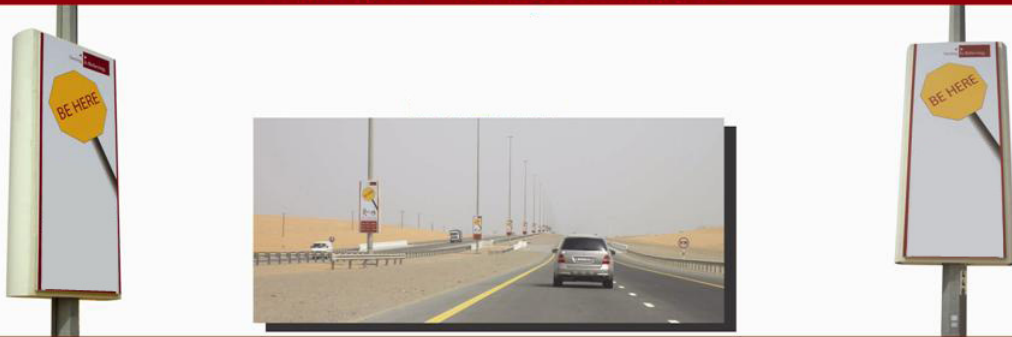

**LAMP POSTS & UNIPOLES
RAK**

HIGH WAY TO RAK EMIRATES

Think Wider, Think Nationaly