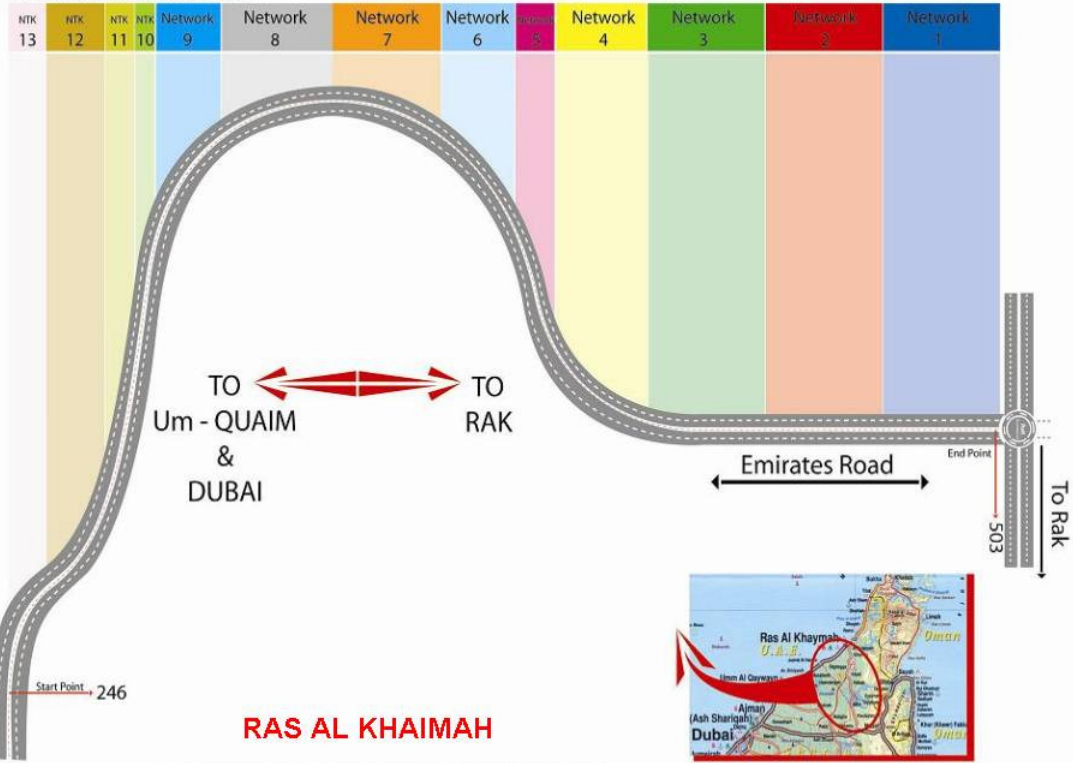

Each Network 20 Lampposts

**RAS AL KHAIMAH
LAMPOSTS AT EMIRATES ROAD**

6 UNIPOLES