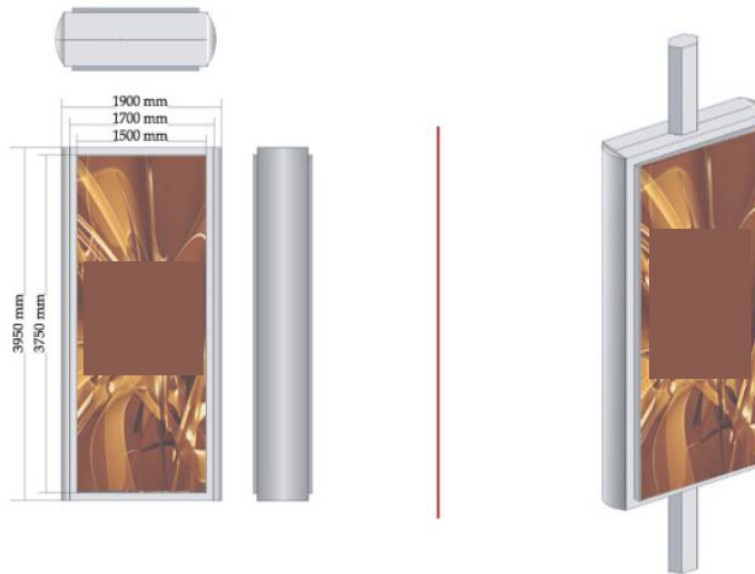

LAMPOST

Lampost: 3.75 M x 1.5 M

LAMPOST

Technical Specification

- The File size should be 37.5 cm x 15 cm
- Bleed size (5 cm)
- File format (AI-PSD-JPEG-Tiff), high resolution.
- Resolution 300 DPI
- Image Color Mode (CMYK)
- Any image from Photoshop that have been "placed" into position in the layout file must also be provided.
  If possible, place a low-resolution image in your layout for any high-resolution image in your design

Note : English & Arabic text should be outline (Type as outlines or paths cannot be edited later if unexpected copy changes are required.)

The graphics will be printed (First Class Digital Printing -Veutec 8 Colors, latest printing technology) on PVC backlit Outdoor.

For More info Contact : Shibu, mail to: shibu@iconceptonline.com