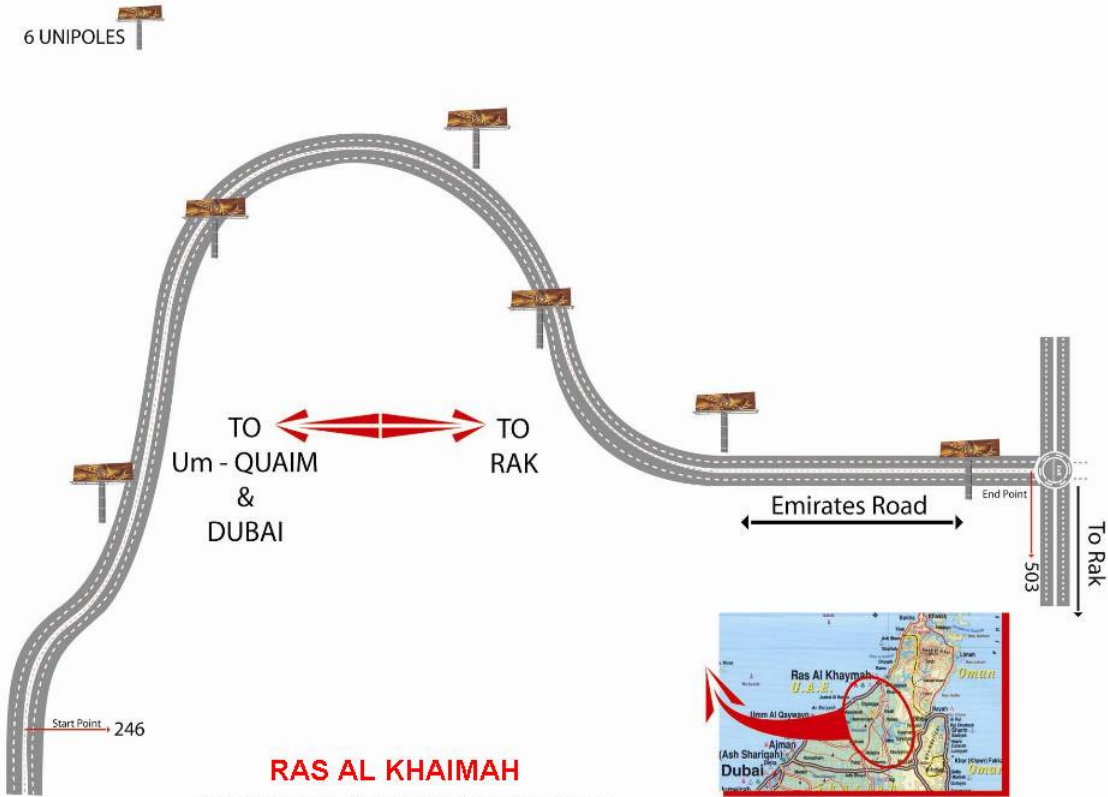

Ras Al Khaimah

UNIPOLES & LAMP POSTS

LOCATION

Ras Al Khaimah

Ras Al Khaimah is the furthest north of the UAE's seven emirates and is in terms of population the fourth largest. The emirate is endowed with a wealth of natural resources and occupies a prime position on some of the world's most important trade routes. This location, together with its stunning landscape and endless beaches, has ensured it has become a genuine attraction for tourists.

Each Network 20 Lampposts

**RAS AL KHAIMAH
LAMPOSTS AT EMIRATES ROAD**

6 UNIPOLES

**RAS AL KHAIMAH
UNIPOLES AT EMIRATES ROAD**

For More info Contact : Shibu, mail to: shibu@iconceptonline.com

Al Fujairah

LAMP POSTS

LOCATION

Al Fujairah

Fujairah holds an unique position in the UAE. It is the only emirate that lies on the eastern side of the UAE, along the Gulf of Oman, while all the six other emirates are along the Arabian Gulf.

The Hajar mountain range that divides the UAE in two, from Ras Al Khaimah to Al Ain has kept Fujairah separated from the rest of the country.

Fujairah's main occupation in the past were fishing and agriculture. Pearl fishing was non-existent because the waters of the Gulf of Oman were much deeper and colder than the Arabian Gulf, not suitable for the growth of pearl oysters.