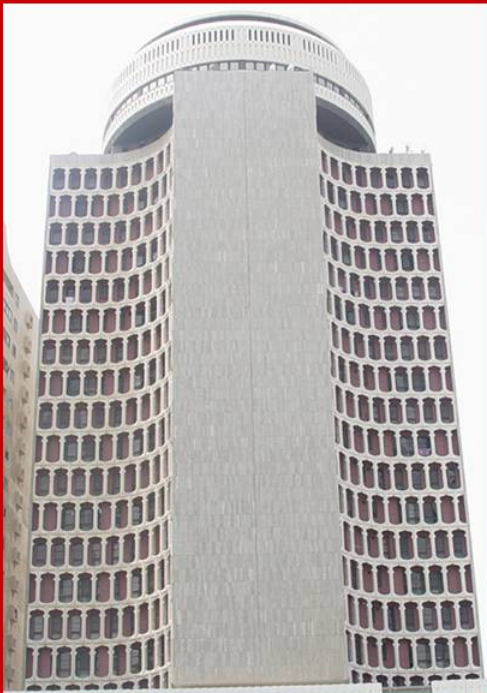

LET US TAKE U OUTDOOR

Biggest wall banner in UAE
Nasser square round about-
Deira

GOLDEN OPPORTUNITY

BEFORE

AFTER

Biggest wall banner in UAE
Nasser square round about-Deira

For More info Contact : Shibu, mail to: shibu@iconceptonline.com

LOCATION: Sheikh Zayed Road – Next to Crown Plaza Hotel

TARGET: Locals, Expatriates and tourists (All Nationalities)

UNIQUE ADVANTAGES:

325,000 cars/day.

Biggest ad in middle east area.

68% of Dubai visitors visit that area.

Massive size.

Impossible to be missed from the two directions.

AVAILABLE:

immediately

SIZES:40 m Height x 12 m width

For More info Contact : Shibu, mail to: shibu@iconceptonline.com