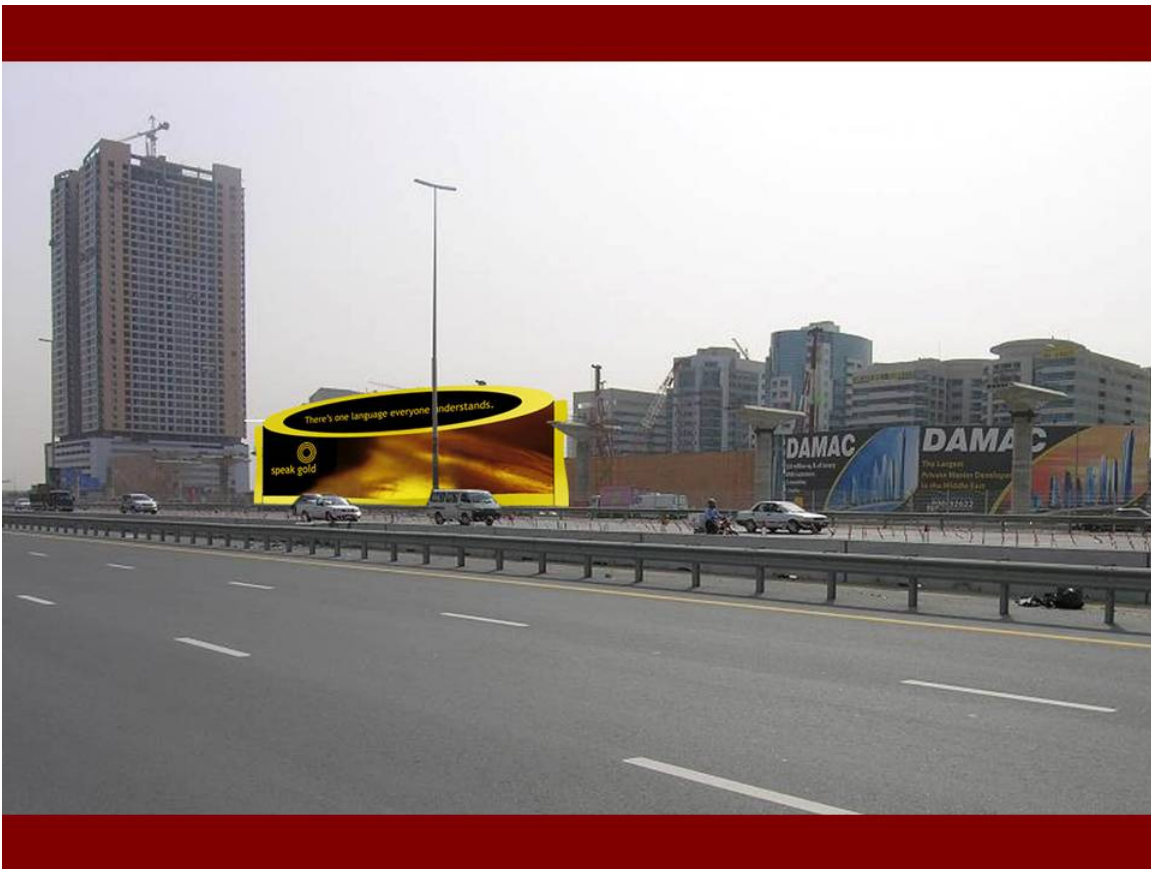

LET US TAKE U OUTDOOR

LAMPPOSTS ON SHEIKH
ZAYED ROAD

GOLDEN OPPORTUNITY

For More info Contact : Shibu, mail to: shibu@iconceptonline.com

LOCATION: Sheikh Zayed Road – All Directions.

TARGET: Locals, Expatriates and tourists (All Nationalities)

UNIQUE ADVANTAGES:

- 450,000 cars/day (More then One Million Viewers Daily)
- 90% of Dubai visitors pass on the bridge.
- The hottest spot in Dubai
- Impossible to be missed from all directions.
- Size: 85m x 16m + Cutout